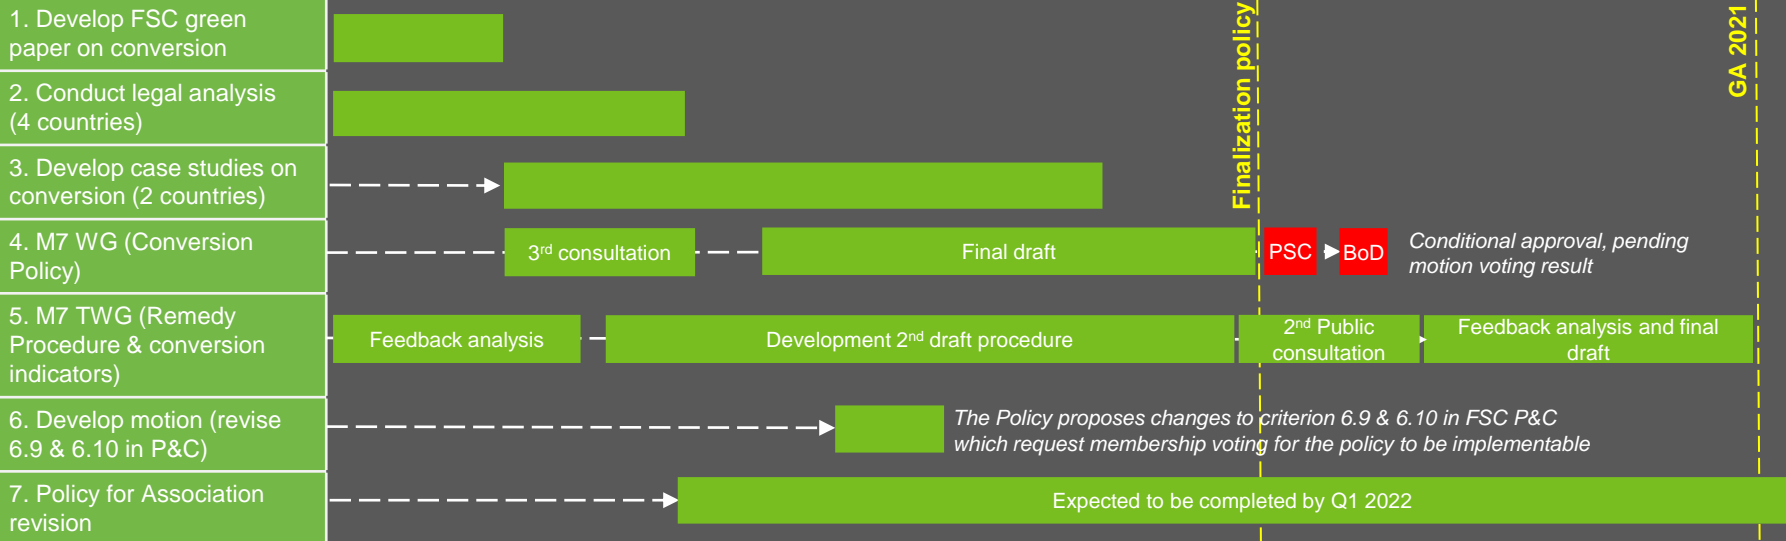

META PROCESS PLAN

Jul 2020 Aug 2020 Sep 2020 Oct 2020 Nov 2020 Dec 2020 Jan 2021 Feb 2021 Mar 2021 Apr 2021 May 2021 Jun 2021 Jul 2021 Aug 2021 Sep 2021 Oct 2021

DATA GATHERING & POLICY DEVELOPMENT

STAKEHOLDER ENGAGEMENT