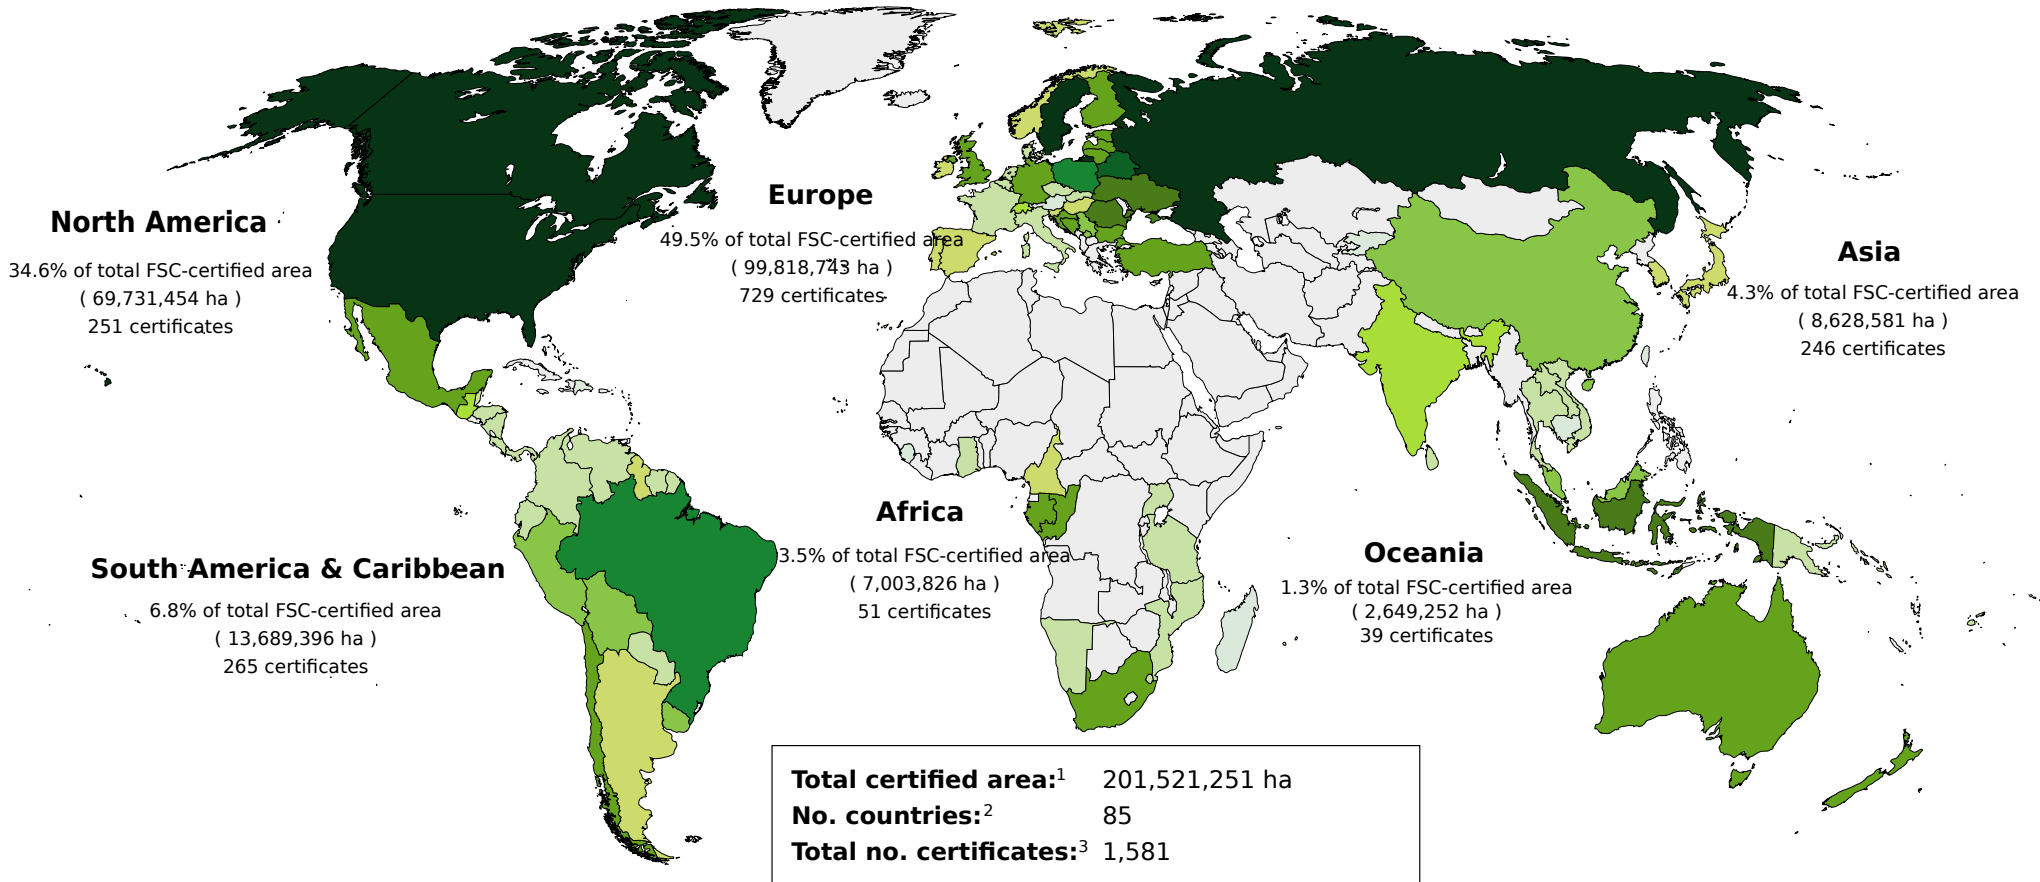

FSC Facts & Figures

July 2, 2018

Global FSC-certified forest area

Total FSC-certified forest area in ha

Based on numbers from FSC International
Created: 02.07.2018

Global FSC-certified Area and Number of Certificates: by region and country

Africa	Total area (ha)	No.
CAMEROON	411,976	2
CONGO, THE REPUBLIC OF	2,410,693	4
GABON	2,042,616	3
GHANA	12,147	2
MADAGASCAR	1,298	1
MOZAMBIQUE	50,753	2
NAMIBIA	212,009	6
SIERRA LEONE	3,137	1
SOUTH AFRICA	1,472,629	20
SWAZILAND	123,497	4
TANZANIA, UNITED	221,749	3
UGANDA	41,321	3
Total	7,003,826	51

PAPUA NEW GUINEA	37,575	3
SOLOMON ISLANDS	39,406	1
Total	2,649,252	39

Number of countries:⁴ 85
Total number of certificates:⁵ 1,581
Total FSC-certified forest area:⁶ 201,521,251

Global FSC Chain of Custody certificates

Latin America & Caribbean	No.
ARGENTINA	118
BAHAMAS	1
BELIZE	1
BOLIVIA	12
BRAZIL	1,017
BRITISH VIRGIN ISLANDS	5
CAYMAN ISLANDS	1
CHILE	181
COLOMBIA	29
COSTA RICA	10
DOMINICAN REPUBLIC	2
ECUADOR	15

EL SALVADOR	5
GUATEMALA	10
GUYANA	3
HONDURAS	3
PANAMA	2
PARAGUAY	5
PERU	39
PUERTO RICO	2
SAINT VINCENT AND THE GRENADINES	1
SURINAME	6
URUGUAY	17
VENEZUELA	5
Total	1,490