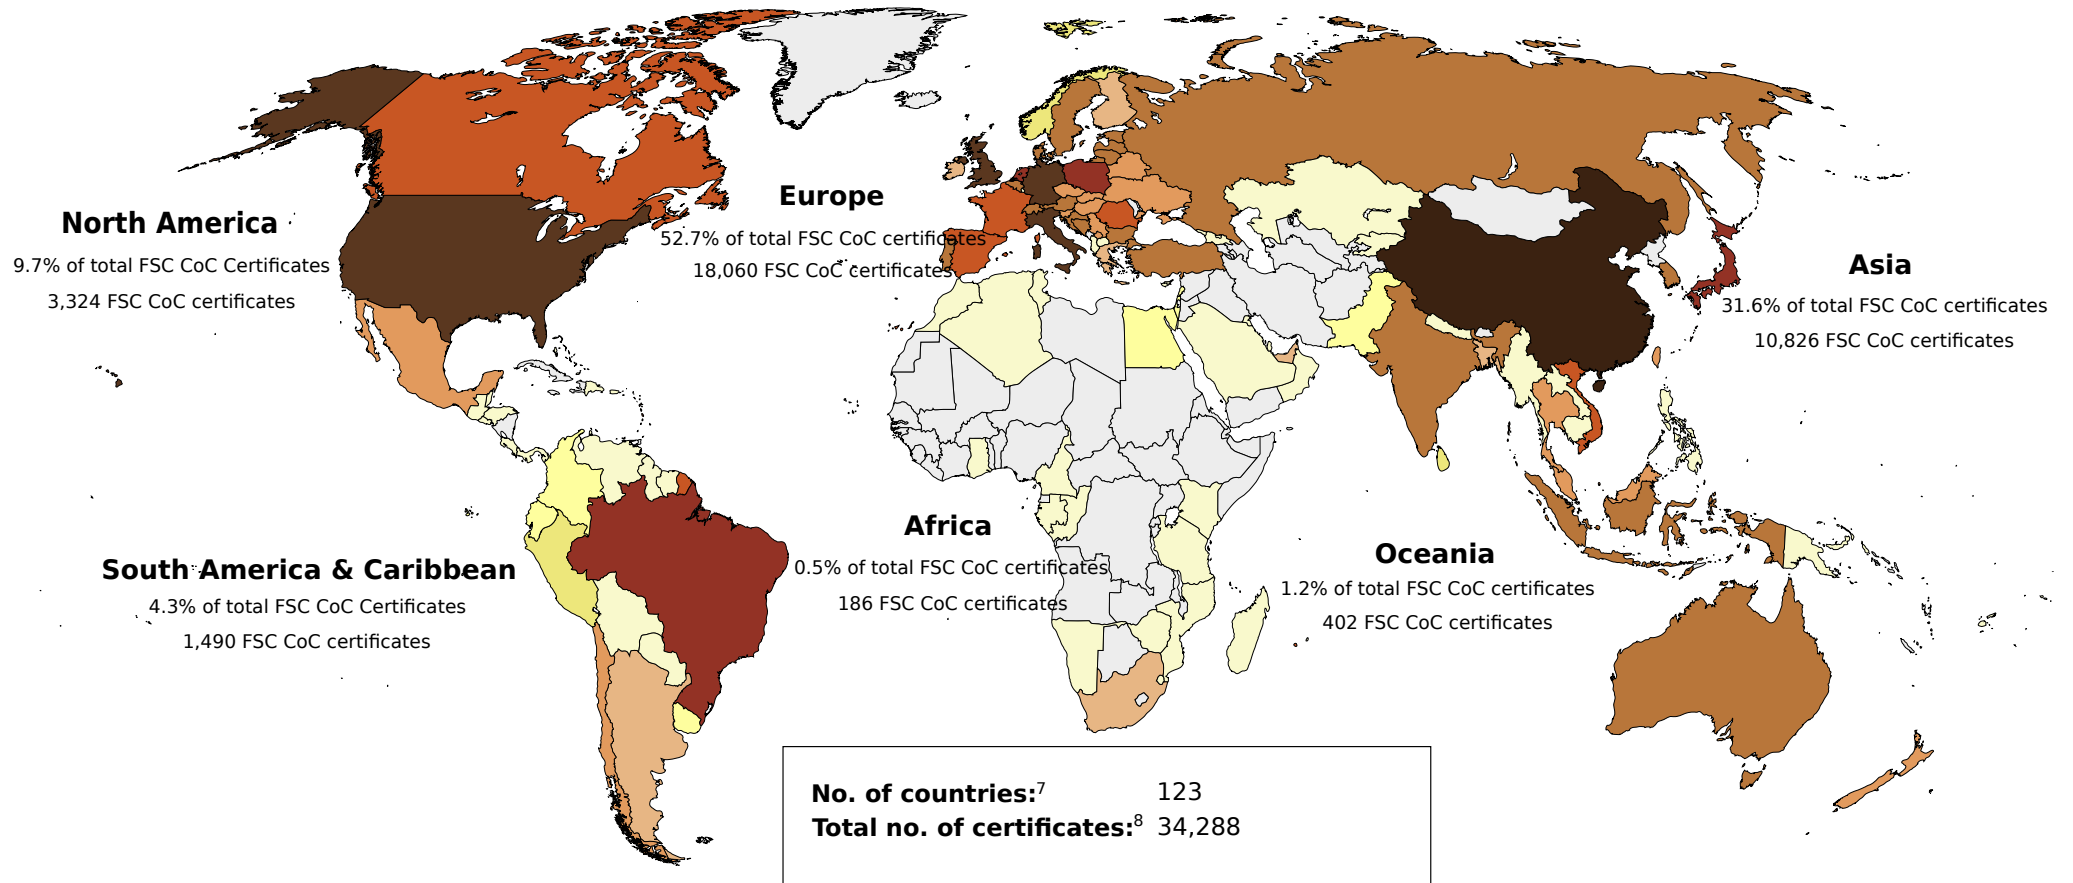

Latin America & Caribbean	Total area (ha)	No.
ARGENTINA	469,122	11
BELIZE	197,122	2
BOLIVIA	981,862	8
BRAZIL	6,661,404	124
CHILE	2,328,126	24
COLOMBIA	150,037	9
COSTA RICA	39,429	15
DOMINICAN REPUBLIC	365	1
ECUADOR	57,466	4
GUATEMALA	503,745	11
GUYANA	371,680	1
HONDURAS	17,815	1
NICARAGUA	22,903	6
PANAMA	22,501	8
PARAGUAY	41,686	4
PERU	805,831	11
SURINAME	46,325	2
URUGUAY	955,225	22
VENEZUELA	16,752	1
Total	13,689,396	265

PAPUA NEW GUINEA	37,575	3
SOLOMON ISLANDS	39,406	1
Total	2,649,252	39

Number of countries:⁴ 85
Total number of certificates:⁵ 1,581
Total FSC-certified forest area:⁶ 201,521,251

Global FSC Chain of Custody certificates

Number of FSC CoC certificates

Based on numbers from FSC International
Created: 02.07.2018

Global FSC Chain of Custody certificates: by region and country

Africa	No.
ALGERIA	1
CAMEROON	4
CONGO, THE REPUBLIC OF	3
EGYPT	22
GABON	9
GHANA	6
KENYA	3
MADAGASCAR	1
MAURITIUS	1
MOROCCO	6
MOZAMBIQUE	1
NAMIBIA	7
SEYCHELLES	2
SOUTH AFRICA	113
SWAZILAND	1
TANZANIA, UNITED REPUBLIC OF	2
TUNISIA	3
ZIMBABWE	1
Total	186

Asia	No.
BAHRAIN	1
BANGLADESH	85
CAMBODIA	3
CHINA	5,930
HONG KONG	625
INDIA	421
INDONESIA	272
ISRAEL	22
JAPAN	1,354
KAZAKHSTAN	1
KOREA, REPUBLIC OF	275
KUWAIT	2
KYRGYZSTAN	2
LAOS	2
LEBANON	24

MACAU	2
MALAYSIA	179
MYANMAR	2
NEPAL	2
OMAN	5
PAKISTAN	26
PHILIPPINES	14
QATAR	10
SAUDI ARABIA	14
SINGAPORE	130
SRI LANKA	32
TAIWAN	233
THAILAND	142
TURKEY	308
UNITED ARAB EMIRATES	120
VIETNAM	588
Total	10,826