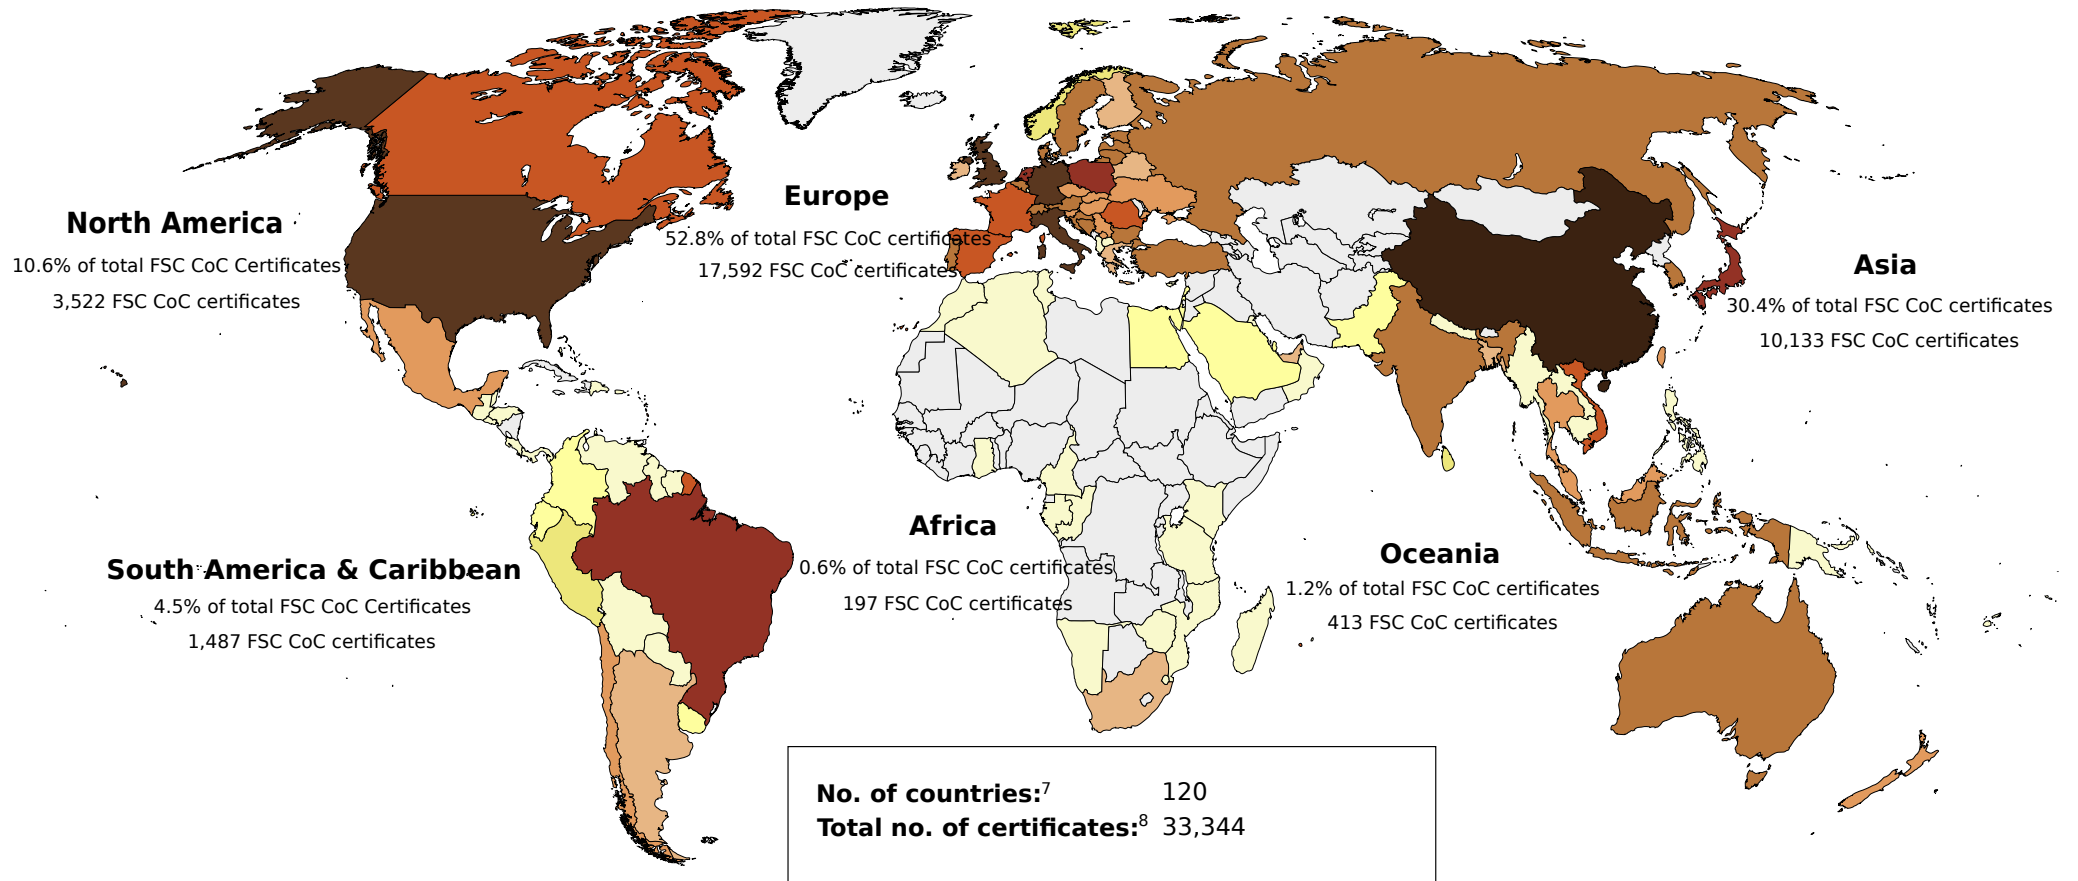

Europe	Total area (ha)	No.
AUSTRIA	587	2
BELARUS	8,339,774	58
BELGIUM	23,621	3
BOSNIA AND HERZEGOVINA	1,532,625	5
BULGARIA	1,315,594	25
CROATIA	2,044,714	3
CZECH REPUBLIC	52,729	5
DENMARK	211,402	4
ESTONIA	1,428,767	8
FINLAND	1,478,032	7
FRANCE	43,383	7
GERMANY	1,156,053	59
HUNGARY	304,428	6
IRELAND	446,222	2
ITALY	63,744	17
LATVIA	1,022,196	15
LITHUANIA	1,123,929	46
LUXEMBOURG	22,062	3
NETHERLANDS	169,647	4
NORWAY	444,654	5
POLAND	6,936,266	19
PORTUGAL	386,883	34
ROMANIA	2,659,320	26
RUSSIA	43,005,468	146
SERBIA	963,955	3
SLOVAKIA	146,832	10
SLOVENIA	264,971	2
SPAIN	260,399	27
SWEDEN	12,255,794	23
SWITZERLAND	615,332	8
UKRAINE	3,750,048	77
UNITED KINGDOM	1,619,063	34

<b>Total</b>	<b>94,088,493</b>	<b>693</b>
--------------	-------------------	------------

Latin America & Caribbean	Total area (ha)	No.
ARGENTINA	468,003	11
BELIZE	197,122	2
BOLIVIA	981,862	8
BRAZIL	6,298,242	113
CHILE	2,279,928	23
COLOMBIA	152,543	10
COSTA RICA	40,029	15
DOMINICAN REPUBLIC	365	1
ECUADOR	57,466	4
GUATEMALA	507,822	11
GUYANA	371,680	1
HONDURAS	17,815	1
NICARAGUA	26,881	7
PANAMA	22,501	8
PARAGUAY	38,880	4
PERU	704,102	10
SURINAME	363,090	4
URUGUAY	943,141	22
VENEZUELA	155,839	2
<b>Total</b>	<b>13,627,313</b>	<b>257</b>

Number of countries:<sup>4</sup> 84  
Total number of certificates:<sup>5</sup> 1,519  
Total FSC-certified forest area:<sup>6</sup> 194,478,017

### Global FSC Chain of Custody certificates

**No. of countries:**<sup>7</sup> 120  
**Total no. of certificates:**<sup>8</sup> 33,344

**Number of FSC CoC certificates**

Based on numbers from FSC International  
 Created: 02.11.2017