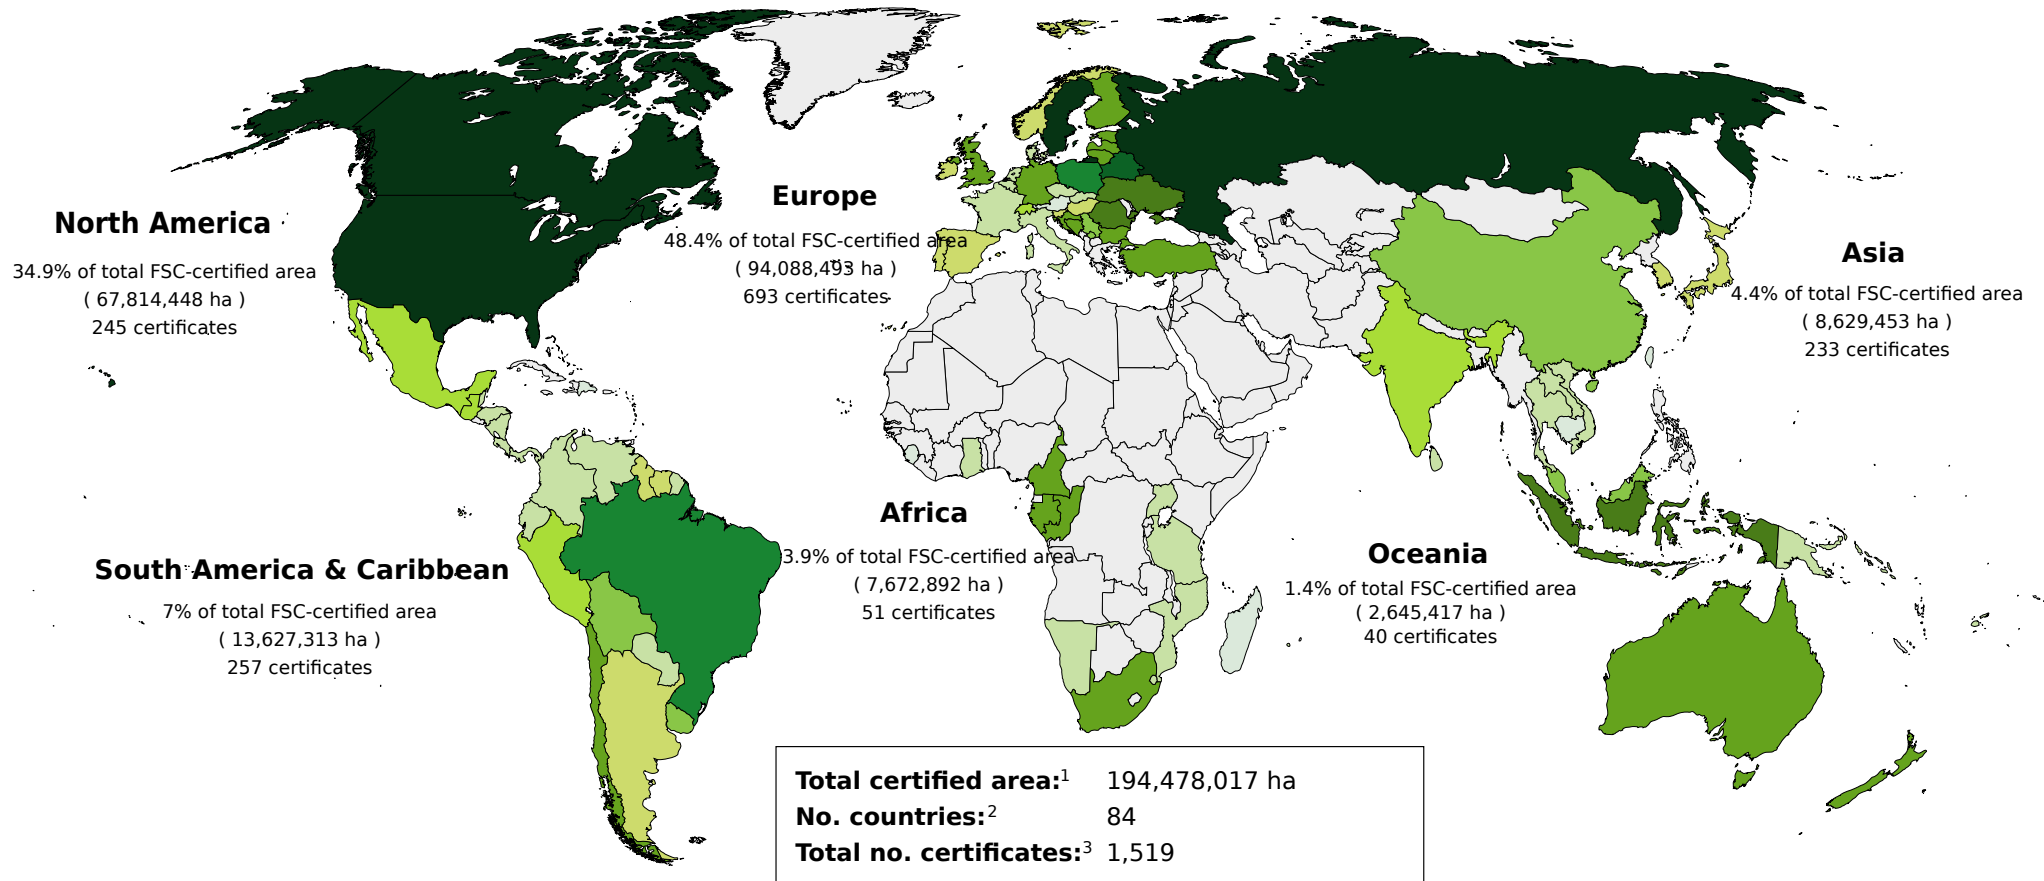

# FSC Facts & Figures

November 2, 2017

Global FSC-certified forest area

Total FSC-certified forest area in ha

Based on numbers from FSC International  
Created: 02.11.2017

Global FSC-certified Area and Number of Certificates: by region and country

Latin America & Caribbean	No.
ARGENTINA	119
BAHAMAS	1
BELIZE	1
BOLIVIA	12
BRAZIL	1,024
BRITISH VIRGIN ISLANDS	8
CAYMAN ISLANDS	1
CHILE	159
COLOMBIA	29
COSTA RICA	8
DOMINICAN REPUBLIC	2
ECUADOR	16
EL SALVADOR	4

GUATEMALA	12
GUYANA	4
HONDURAS	3
PANAMA	3
PARAGUAY	6
PERU	40
PUERTO RICO	2
SAINT VINCENT AND THE GRENADINES	1
SURINAME	6
URUGUAY	20
VENEZUELA	6
Total	1,487

North America	No.
CANADA	706
MEXICO	143
UNITED STATES	2,673
Total	3,522

### Ten largest FSC certificates

COC over time

FM over time

Area over time

**Endnotes:**

- <sup>1</sup> Total forest area in ha worldwide under FSC forest management certification (includes FM and FM/CoC certificates).
- <sup>2</sup> Total number of countries worldwide in which FSC forest management certificates (includes FM and FM/CoC certificates) are issued.
- <sup>3</sup> Total number of FSC forest management certificates (FM and FM/CoC) issued globally.
- <sup>4</sup> Total number of countries worldwide in which FSC forest management certificates (FM and FM/CoC) are issued.
- <sup>5</sup> Total number of FSC forest management certificates (FM and FM/CoC) issued worldwide.
- <sup>6</sup> Total forest area in ha worldwide under FSC forest management certification (FM and FM/CoC).
- <sup>7</sup> Total number of countries worldwide in which FSC CoC certificates are issued.
- <sup>8</sup> Total number of FSC CoC certificates issued worldwide.
- <sup>9</sup> Total number of countries worldwide in which FSC CoC certificates are issued
- <sup>10</sup> Total number of FSC CoC certificates issued worldwide.